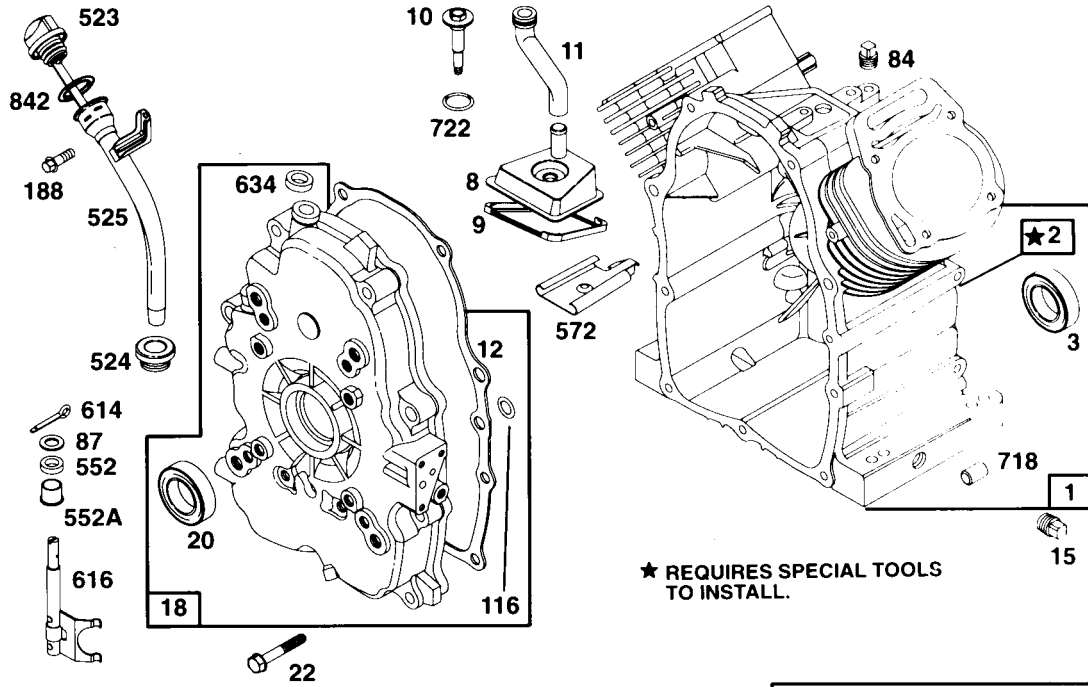

★ REQUIRES SPECIAL TOOLS TO INSTALL.

PLEASE SEE OWNER'S MANUAL FOR ILLUSTRATION OF OIL FILTER ASSEMBLY ON ELECTRIC START ENGINE #93571