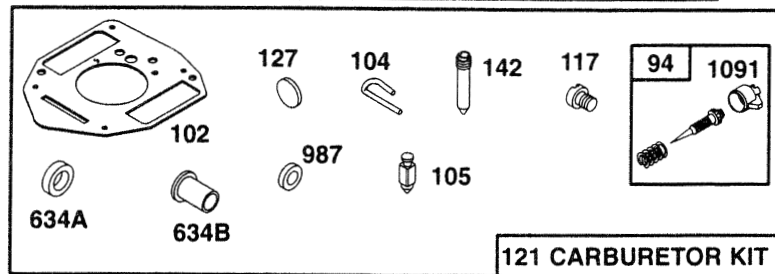

Replacement parts should be ordered through your regular source of supply. Please have part numbers available for ease of ordering.

16hp V-Twin

16hp V-Twin

16hp V-Twin

16hp V-Twin

ITEM	ENGINE	GENERAC#	NOTE	DESCRIPTION
1	Both	69376		Cylinder Assembly
2	Both	100-85110		Bushing, Cylinder
3	Both	67805	*	Seal, Oil
5	Both	101-85110		Head, Cylinder #1
5A	Both	102-85110		Head, Cylinder #2
7	Both	103-85110	*+	Gasket, Cilinder Head
8	Both	104-85110		Breather Assembly
9	Both	72315	*	Gasket, Breather (incl. #722)
10	Both	105-85110		Screw, Shoulder
11	Both	70596		Tube, Breather
12	Both	69336	*	Gasket, Crankcase
13	Both	69325		Screw, Hex
15	Both	67888		Plug, Oil Drain
16	Both	100-85109		Crankshaft (incl. timing gear and key, and thrust washers).
	Both	106-85110		Timing Gear Key (incl w/ crankshaft).
	Both	107-85110		Thrust Washers (incl. w/ crankshaft).
17	Both	108-85110		Bearing, Ball
18	Both	70540		Cover, Crankcase
20	Both	67924	*	Seal, Oil
22	Both	109-85110		Screw, Hex
23	85110	110-85110		Flywheel (electric start)
23	85109	101-85109		Flywheel (manual start)
24	Both	112-85110		Key, Flywheel
25	Both	75248		Piston Assy, (std)
	Both	113-85110		Piston Assy, (.010 o/s)
	Both	114-85110		Piston Assy, (.020 o/s)
	Both	115-85110		Piston Assy, (.030 o/s)
26	Both	75249		Ring Set (std)
	Both	116-85110		Ring Set, (.010 o/s)
	Both	117-85110		Ring Set, (.020 o/s)
	Both	118-85110		Ring Set, (.030 o/s)
27	Both	69327		Lock, Piston Pin
28	Both	75250		Pin, Piston
29	Both	119-85110		Rod, Connecting (Std)
	Both	120-85110		Rod, Connecting (.020 o/s)
32	Both	72346		Screw, Hex
33	Both	69316		Valve, Exhaust
34	Both	69317		Valve, Intake
35	Both	121-85110		Spring, Valve
37	Both	102-85109		Guard, Flywheel
39	Both	123-85110		Deflector, Oil
40	Both	69320		Retainer, Valve
42	Both	70513		Keeper, Valve
45	Both	124-85110		Tappet, Valve
46	Both	70530		Gear, Cam