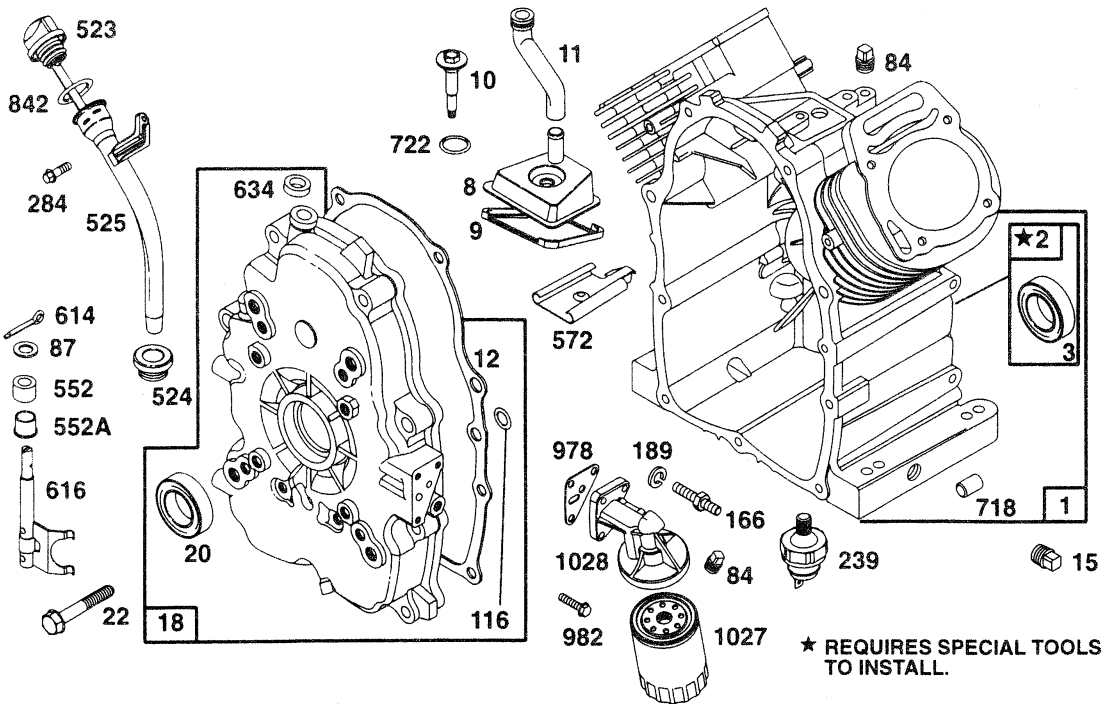

16hp V-Twin