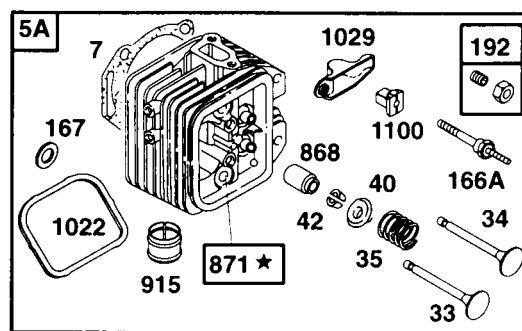

18hp V-Twin

★ REQUIRES SPECIAL TOOLS TO INSTALL.