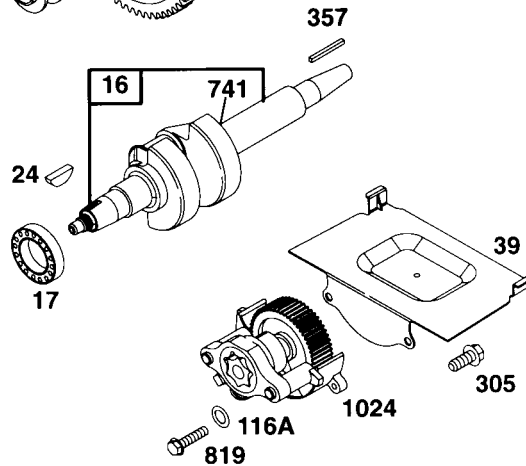

* Included in Gasket Set # 231-85110

+ Included in Valve Overhaul Kit # 225-85110

@ Included in Carburetor Kit # 232-85110

★ REQUIRES SPECIAL TOOLS TO INSTALL.

PLEASE SEE OWNER'S MANUAL FOR ILLUSTRATION OF OIL FILTER ASSEMBLY ON ELECTRIC START ENGINE #93571