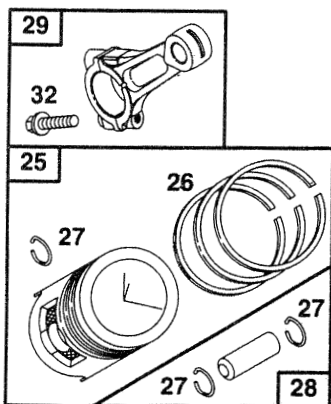

Replacement parts should be ordered through your regular source of supply. Please have part numbers available for ease of ordering.

16hp V-Twin

16hp V-Twin

16hp V-Twin

16hp V-Twin

ITEM	ENGINE	GENERAC#	NOTE	DESCRIPTION
1	Both	69376		Cylinder Assembly
2	Both	100-85110		Bushing, Cylinder
3	Both	67805	*	Seal, Oil
5	Both	101-85110		Head, Cylinder #1
5A	Both	102-85110		Head, Cylinder #2
7	Both	103-85110	*+	Gasket, Cilinder Head
8	Both	104-85110		Breather Assembly
9	Both	72315	*	Gasket, Breather (incl. #722)
10	Both	105-85110		Screw, Shoulder
11	Both	70596		Tube, Breather
12	Both	69336	*	Gasket, Crankcase
13	Both	69325		Screw, Hex
15	Both	67888		Plug, Oil Drain
16	Both	100-85109		Crankshaft (incl. timing gear and key, and thrust washers).
	Both	106-85110		Timing Gear Key (incl w/ crankshaft).
	Both	107-85110		Thrust Washers (incl. w/ crankshaft).
17	Both	108-85110		Bearing, Ball
18	Both	70540		Cover, Crankcase
20	Both	67924	*	Seal, Oil
22	Both	109-85110		Screw, Hex
23	85110	110-85110		Flywheel (electric start)
23	85109	101-85109		Flywheel (manual start)
24	Both	112-85110		Key, Flywheel
25	Both	75248		Piston Assy, (std)
	Both	113-85110		Piston Assy, (.010 o/s)
	Both	114-85110		Piston Assy, (.020 o/s)
	Both	115-85110		Piston Assy, (.030 o/s)
26	Both	75249		Ring Set (std)
	Both	116-85110		Ring Set, (.010 o/s)
	Both	117-85110		Ring Set, (.020 o/s)
	Both	118-85110		Ring Set, (.030 o/s)
27	Both	69327		Lock, Piston Pin
28	Both	75250		Pin, Piston
29	Both	119-85110		Rod, Connecting (Std)
	Both	120-85110		Rod, Connecting (.020 o/s)
32	Both	72346		Screw, Hex
33	Both	69316		Valve, Exhaust
34	Both	69317		Valve, Intake
35	Both	121-85110		Spring, Valve
37	Both	102-85109		Guard, Flywheel
39	Both	123-85110		Deflector, Oil
40	Both	69320		Retainer, Valve
42	Both	70513		Keeper, Valve
45	Both	124-85110		Tappet, Valve
46	Both	70530		Gear, Cam