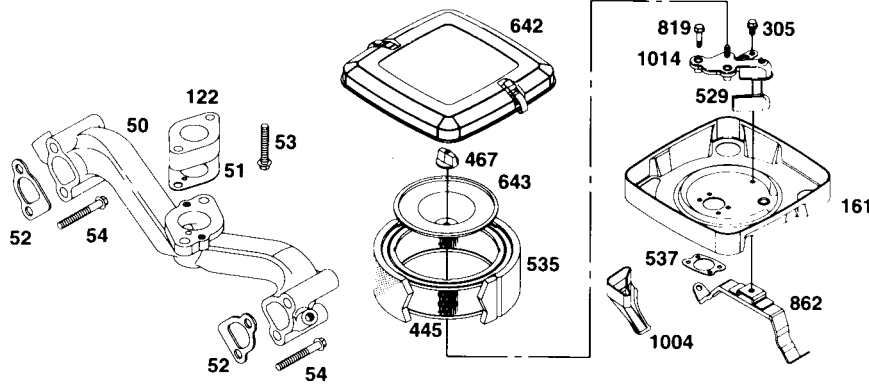

18hp V-Twin

93571