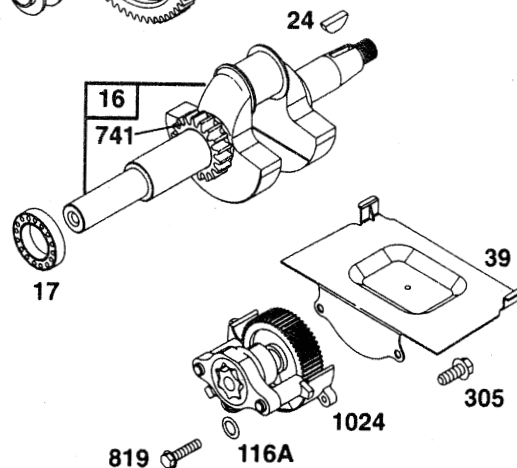

Replacement parts should be ordered through your regular source of supply. Please have part numbers available for ease of ordering.

16hp V-Twin

16hp V-Twin

16hp V-Twin

16hp V-Twin

ITEM	ENGINE	GENERAC#	NOTE	DESCRIPTION
1	Both	69376		Cylinder Assembly
2	Both	100-85110		Bushing, Cylinder
3	Both	67805	*	Seal, Oil
5	Both	101-85110		Head, Cylinder #1
5A	Both	102-85110		Head, Cylinder #2
7	Both	103-85110	*+	Gasket, Cilinder Head
8	Both	104-85110		Breather Assembly
9	Both	72315	*	Gasket, Breather (incl. #722)
10	Both	105-85110		Screw, Shoulder
11	Both	70596		Tube, Breather
12	Both	69336	*	Gasket, Crankcase
13	Both	69325		Screw, Hex
15	Both	67888		Plug, Oil Drain
16	Both	100-85109		Crankshaft (incl. timing gear and key, and thrust washers).
	Both	106-85110		Timing Gear Key (incl w/ crankshaft).
	Both	107-85110		Thrust Washers (incl. w/ crankshaft).
17	Both	108-85110		Bearing, Ball
18	Both	70540		Cover, Crankcase
20	Both	67924	*	Seal, Oil
22	Both	109-85110		Screw, Hex
23	85110	110-85110		Flywheel (electric start)
23	85109	101-85109		Flywheel (manual start)
24	Both	112-85110		Key, Flywheel
25	Both	75248		Piston Assy, (std)
	Both	113-85110		Piston Assy, (.010 o/s)
	Both	114-85110		Piston Assy, (.020 o/s)
	Both	115-85110		Piston Assy, (.030 o/s)
26	Both	75249		Ring Set (std)
	Both	116-85110		Ring Set, (.010 o/s)
	Both	117-85110		Ring Set, (.020 o/s)
	Both	118-85110		Ring Set, (.030 o/s)
27	Both	69327		Lock, Piston Pin
28	Both	75250		Pin, Piston
29	Both	119-85110		Rod, Connecting (Std)
	Both	120-85110		Rod, Connecting (.020 o/s)
32	Both	72346		Screw, Hex
33	Both	69316		Valve, Exhaust
34	Both	69317		Valve, Intake
35	Both	121-85110		Spring, Valve
37	Both	102-85109		Guard, Flywheel
39	Both	123-85110		Deflector, Oil
40	Both	69320		Retainer, Valve
42	Both	70513		Keeper, Valve
45	Both	124-85110		Tappet, Valve
46	Both	70530		Gear, Cam