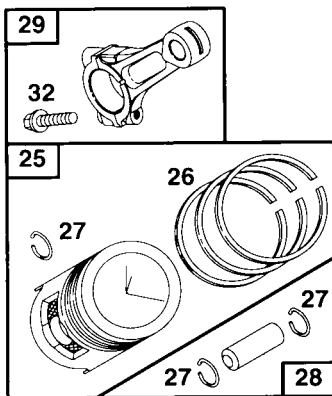

* Included in Gasket Set # 231-85110

+ Included in Valve Overhaul Kit # 225-85110

@ Included in Carburetor Kit # 232-85110

★ REQUIRES SPECIAL TOOLS TO INSTALL.

PLEASE SEE OWNER'S MANUAL FOR ILLUSTRATION OF OIL FILTER ASSEMBLY ON ELECTRIC START ENGINE #93571

18hp V-Twin

★ REQUIRES SPECIAL TOOLS TO INSTALL.

18hp V-Twin

93571

18hp V-Twin

18hp V-Twin

ITEM	ENGINE	GENERAC#	NOTE	DESCRIPTION
1	Both	100-92134		Cylinder Assembly
2	Both	100-85110		Bushing
3	Both	67805	*	Seal, Oil
5	Both	101-92134		Head, Cylinder #1
5A	Both	102-92134		Head, Cylinder #2
7	Both	103-92134	*+	Gasket, Cylinder Head
8	Both	104-85110		Breather Assembly
9	Both	72315	*	Gasket, Breather (incl. #722)
10	Both	105-85110		Screw, Shoulder
11	Both	70596		Tube, Breather
12	Both	69336	*	Gasket, Crankcase
13	Both	69325		Screw, Hex
15	Both	67888		Plug, Oil Drain
16	Both	104-92134		Crankshaft
	Both	106-85110		Timing Gear Key
	Both	107-85110		Thrust Washer
17	Both	108-85110		Bearing, Ball
18	Both	70540		Cover, Crankcase
20	Both	67924	*	Seal, Oil
22	Both	109-85110		Screw, Hex
23	Both	106-92134		Flywheel
24	Both	112-85110		Key, Flywheel
25	Both	107-92134		Piston Assembly (std)
	Both	108-92134		Piston Assembly (.010 o/s)
	Both	109-92134		Piston Assembly (.020 o/s)
	Both	110-92134		Piston Assembly (.030 o/s)
26	Both	111-92134		Ring Set (std)
	Both	112-92134		Ring Set (.010 o/s)
	Both	113-92134		Ring Set (.020 o/s)
	Both	114-92134		Ring Set (.030 o/s)
27	Both	69327		Lock Pin, Piston
28	Both	115-92134		Pin, Piston
29	Both	119-85110		Rod, Connecting (std)
	Both	120-85110		Rod, Connecting (.020 o/s)
32	Both	72346		Screw, Hex
33	Both	69316		Valve, Exhaust
34	Both	69317		Valve, Intake
35	Both	121-85110		Spring, Valve
37	92134	102-85109		Guard, Flywheel
39	Both	123-85110		Deflector, Oil
40	Both	69320		Retainer, Valve
42	Both	70513		Keeper, Valve
45	Both	124-85110		Tappet, Valve
46	Both	70530		Gear, Cam
50	Both	125-85110		Manifold, Intake
50A	92134	103-85109		Manifold, Exhaust (man. start)