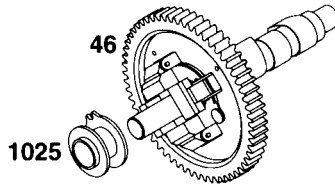

* Included in Gasket Set # 231-85110

+ Included in Valve Overhaul Kit # 225-85110

@ Included in Carburetor Kit # 232-85110

★ REQUIRES SPECIAL TOOLS TO INSTALL.

PLEASE SEE OWNER'S MANUAL FOR ILLUSTRATION OF OIL FILTER ASSEMBLY ON ELECTRIC START ENGINE #93571