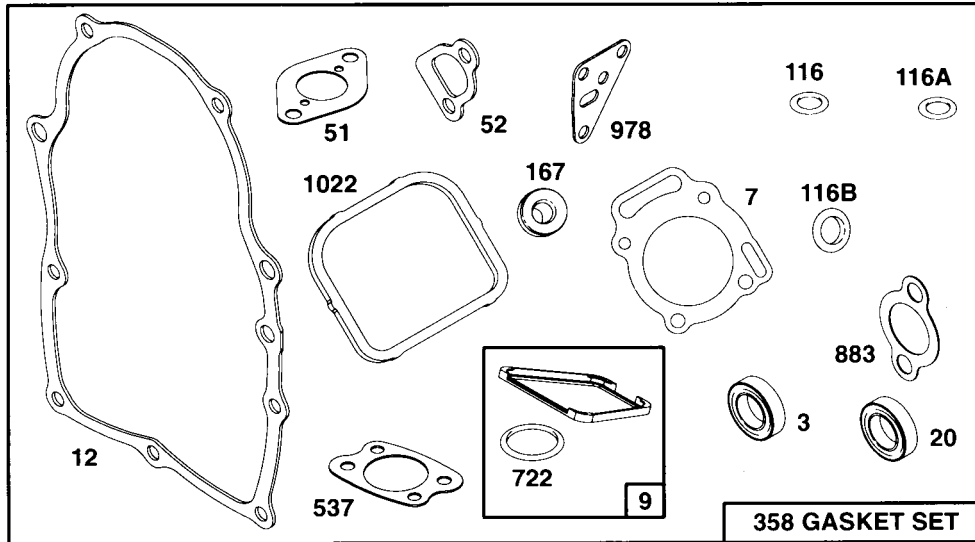

18hp V-Twin

★ REQUIRES SPECIAL TOOLS TO INSTALL.

18hp V-Twin

93571

18hp V-Twin

18hp V-Twin

ITEM	ENGINE	GENERAC#	NOTE	DESCRIPTION
1	Both	100-92134		Cylinder Assembly
2	Both	100-85110		Bushing
3	Both	67805	*	Seal, Oil
5	Both	101-92134		Head, Cylinder #1
5A	Both	102-92134		Head, Cylinder #2
7	Both	103-92134	*+	Gasket, Cylinder Head
8	Both	104-85110		Breather Assembly
9	Both	72315	*	Gasket, Breather (incl. #722)
10	Both	105-85110		Screw, Shoulder
11	Both	70596		Tube, Breather
12	Both	69336	*	Gasket, Crankcase
13	Both	69325		Screw, Hex
15	Both	67888		Plug, Oil Drain
16	Both	104-92134		Crankshaft
	Both	106-85110		Timing Gear Key
	Both	107-85110		Thrust Washer
17	Both	108-85110		Bearing, Ball
18	Both	70540		Cover, Crankcase
20	Both	67924	*	Seal, Oil
22	Both	109-85110		Screw, Hex
23	Both	106-92134		Flywheel
24	Both	112-85110		Key, Flywheel
25	Both	107-92134		Piston Assembly (std)
	Both	108-92134		Piston Assembly (.010 o/s)
	Both	109-92134		Piston Assembly (.020 o/s)
	Both	110-92134		Piston Assembly (.030 o/s)
26	Both	111-92134		Ring Set (std)
	Both	112-92134		Ring Set (.010 o/s)
	Both	113-92134		Ring Set (.020 o/s)
	Both	114-92134		Ring Set (.030 o/s)
27	Both	69327		Lock Pin, Piston
28	Both	115-92134		Pin, Piston
29	Both	119-85110		Rod, Connecting (std)
	Both	120-85110		Rod, Connecting (.020 o/s)
32	Both	72346		Screw, Hex
33	Both	69316		Valve, Exhaust
34	Both	69317		Valve, Intake
35	Both	121-85110		Spring, Valve
37	92134	102-85109		Guard, Flywheel
39	Both	123-85110		Deflector, Oil
40	Both	69320		Retainer, Valve
42	Both	70513		Keeper, Valve
45	Both	124-85110		Tappet, Valve
46	Both	70530		Gear, Cam
50	Both	125-85110		Manifold, Intake
50A	92134	103-85109		Manifold, Exhaust (man. start)