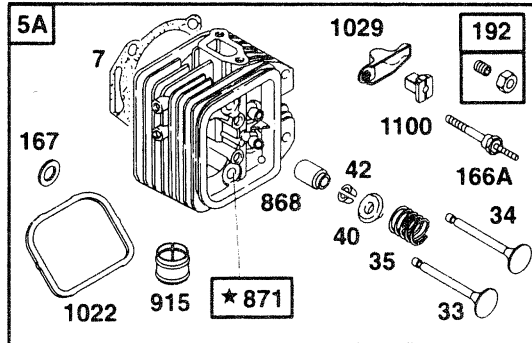

16hp V-Twin