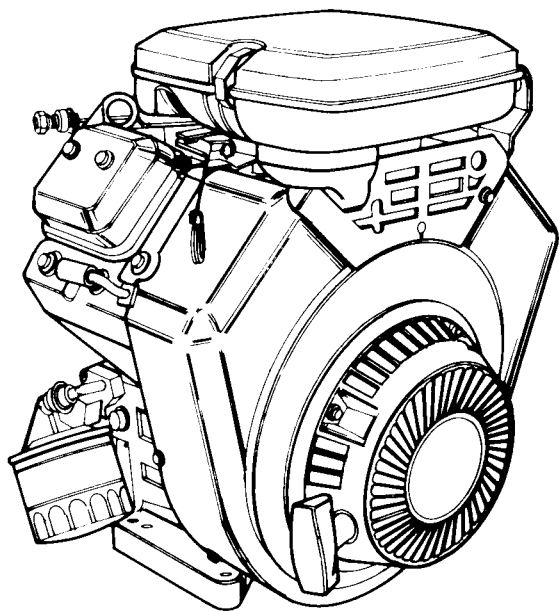

GENERAC[®]
POWER SYSTEMS, INC.

V-Twin

(16 & 18 hp)

ENGINE P/N's 85109, 85110, 92134, 93571

Parts Manual

TABLE OF CONTENTS

16hp V-Twin Prts Beakdown.....Page 2-12
18hp V-Twin Parts Breakdown.....Page 3-23

NOTE: *This manual is divided into two sections, part one pertaining to the 16 horsepower engines, and part two pertaining to the 18 horsepower engines. Each section begins with an illustrated parts breakdown, followed by a repair parts listing. Each repair parts listing covers both the manual and electric start versions of each engine. If a part is used on a specific engine, the engine part number will appear in the "Engine" column. If a part is common to both styles of engine, the word "Both" will appear in the "Engine" column.*