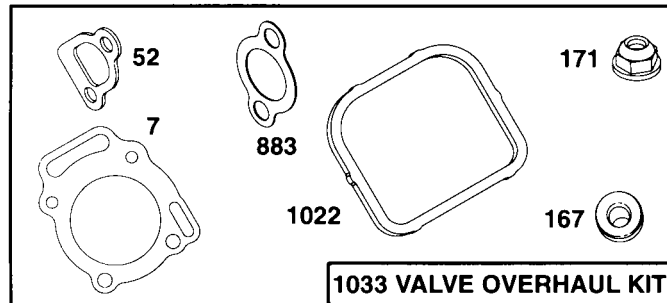

18hp V-Twin

★ REQUIRES SPECIAL TOOLS TO INSTALL.

18hp V-Twin

93571

18hp V-Twin

18hp V-Twin

ITEM	ENGINE	GENERAC#	NOTE	DESCRIPTION
1	Both	100-92134		Cylinder Assembly
2	Both	100-85110		Bushing
3	Both	67805	*	Seal, Oil
5	Both	101-92134		Head, Cylinder #1
5A	Both	102-92134		Head, Cylinder #2
7	Both	103-92134	*+	Gasket, Cylinder Head
8	Both	104-85110		Breather Assembly
9	Both	72315	*	Gasket, Breather (incl. #722)
10	Both	105-85110		Screw, Shoulder
11	Both	70596		Tube, Breather
12	Both	69336	*	Gasket, Crankcase
13	Both	69325		Screw, Hex
15	Both	67888		Plug, Oil Drain
16	Both	104-92134		Crankshaft
	Both	106-85110		Timing Gear Key
	Both	107-85110		Thrust Washer
17	Both	108-85110		Bearing, Ball
18	Both	70540		Cover, Crankcase
20	Both	67924	*	Seal, Oil
22	Both	109-85110		Screw, Hex
23	Both	106-92134		Flywheel
24	Both	112-85110		Key, Flywheel
25	Both	107-92134		Piston Assembly (std)
	Both	108-92134		Piston Assembly (.010 o/s)
	Both	109-92134		Piston Assembly (.020 o/s)
	Both	110-92134		Piston Assembly (.030 o/s)
26	Both	111-92134		Ring Set (std)
	Both	112-92134		Ring Set (.010 o/s)
	Both	113-92134		Ring Set (.020 o/s)
	Both	114-92134		Ring Set (.030 o/s)
27	Both	69327		Lock Pin, Piston
28	Both	115-92134		Pin, Piston
29	Both	119-85110		Rod, Connecting (std)
	Both	120-85110		Rod, Connecting (.020 o/s)
32	Both	72346		Screw, Hex
33	Both	69316		Valve, Exhaust
34	Both	69317		Valve, Intake
35	Both	121-85110		Spring, Valve
37	92134	102-85109		Guard, Flywheel
39	Both	123-85110		Deflector, Oil
40	Both	69320		Retainer, Valve
42	Both	70513		Keeper, Valve
45	Both	124-85110		Tappet, Valve
46	Both	70530		Gear, Cam
50	Both	125-85110		Manifold, Intake
50A	92134	103-85109		Manifold, Exhaust (man. start)