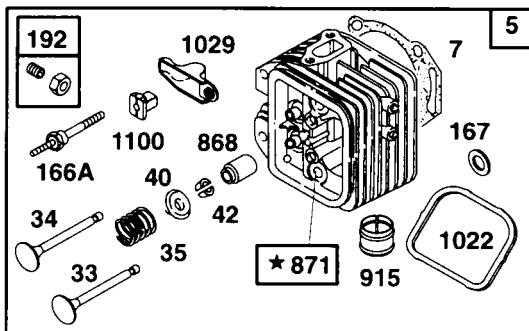

18hp V-Twin

★ REQUIRES SPECIAL TOOLS TO INSTALL.