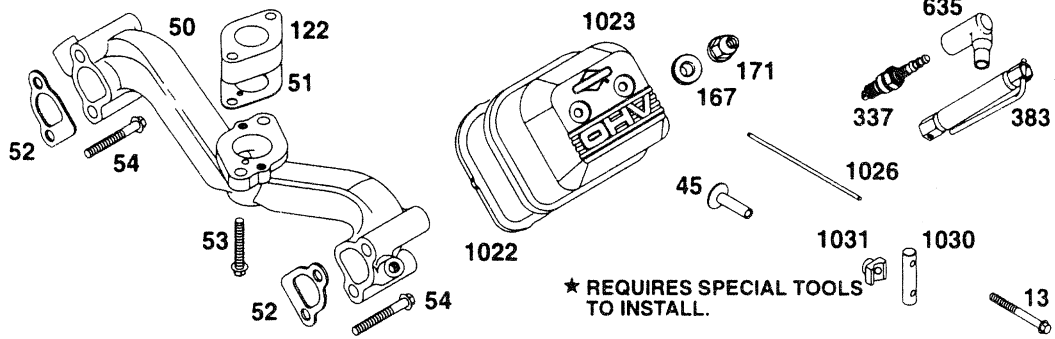

16hp V-Twin