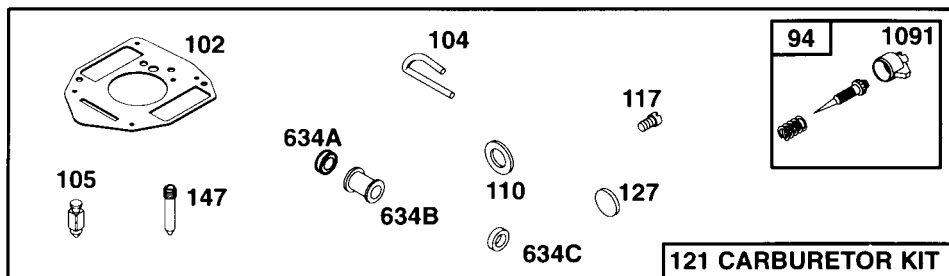

18hp V-Twin

★ REQUIRES SPECIAL TOOLS TO INSTALL.

18hp V-Twin

93571

18hp V-Twin

18hp V-Twin

ITEM	ENGINE	GENERAC#	NOTE	DESCRIPTION
1	Both	100-92134		Cylinder Assembly
2	Both	100-85110		Bushing
3	Both	67805	*	Seal, Oil
5	Both	101-92134		Head, Cylinder #1
5A	Both	102-92134		Head, Cylinder #2
7	Both	103-92134	*+	Gasket, Cylinder Head
8	Both	104-85110		Breather Assembly
9	Both	72315	*	Gasket, Breather (incl. #722)
10	Both	105-85110		Screw, Shoulder
11	Both	70596		Tube, Breather
12	Both	69336	*	Gasket, Crankcase
13	Both	69325		Screw, Hex
15	Both	67888		Plug, Oil Drain
16	Both	104-92134		Crankshaft
	Both	106-85110		Timing Gear Key
	Both	107-85110		Thrust Washer
17	Both	108-85110		Bearing, Ball
18	Both	70540		Cover, Crankcase
20	Both	67924	*	Seal, Oil
22	Both	109-85110		Screw, Hex
23	Both	106-92134		Flywheel
24	Both	112-85110		Key, Flywheel
25	Both	107-92134		Piston Assembly (std)
	Both	108-92134		Piston Assembly (.010 o/s)
	Both	109-92134		Piston Assembly (.020 o/s)
	Both	110-92134		Piston Assembly (.030 o/s)
26	Both	111-92134		Ring Set (std)
	Both	112-92134		Ring Set (.010 o/s)
	Both	113-92134		Ring Set (.020 o/s)
	Both	114-92134		Ring Set (.030 o/s)
27	Both	69327		Lock Pin, Piston
28	Both	115-92134		Pin, Piston
29	Both	119-85110		Rod, Connecting (std)
	Both	120-85110		Rod, Connecting (.020 o/s)
32	Both	72346		Screw, Hex
33	Both	69316		Valve, Exhaust
34	Both	69317		Valve, Intake
35	Both	121-85110		Spring, Valve
37	92134	102-85109		Guard, Flywheel
39	Both	123-85110		Deflector, Oil
40	Both	69320		Retainer, Valve
42	Both	70513		Keeper, Valve
45	Both	124-85110		Tappet, Valve
46	Both	70530		Gear, Cam
50	Both	125-85110		Manifold, Intake
50A	92134	103-85109		Manifold, Exhaust (man. start)