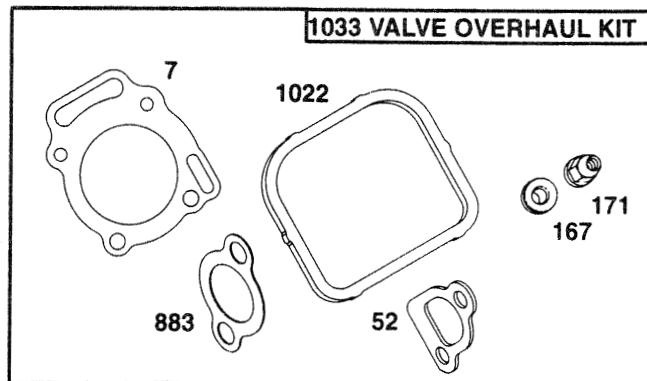

Replacement parts should be ordered through your regular source of supply. Please have part numbers available for ease of ordering.

16hp V-Twin

16hp V-Twin

16hp V-Twin

16hp V-Twin

ITEM	ENGINE	GENERAC#	NOTE	DESCRIPTION
1	Both	69376		Cylinder Assembly
2	Both	100-85110		Bushing, Cylinder
3	Both	67805	*	Seal, Oil
5	Both	101-85110		Head, Cylinder #1
5A	Both	102-85110		Head, Cylinder #2
7	Both	103-85110	*+	Gasket, Cilinder Head
8	Both	104-85110		Breather Assembly
9	Both	72315	*	Gasket, Breather (incl. #722)
10	Both	105-85110		Screw, Shoulder
11	Both	70596		Tube, Breather
12	Both	69336	*	Gasket, Crankcase
13	Both	69325		Screw, Hex
15	Both	67888		Plug, Oil Drain
16	Both	100-85109		Crankshaft (incl. timing gear and key, and thrust washers).
	Both	106-85110		Timing Gear Key (incl w/ crankshaft).
	Both	107-85110		Thrust Washers (incl. w/ crankshaft).
17	Both	108-85110		Bearing, Ball
18	Both	70540		Cover, Crankcase
20	Both	67924	*	Seal, Oil
22	Both	109-85110		Screw, Hex
23	85110	110-85110		Flywheel (electric start)
23	85109	101-85109		Flywheel (manual start)
24	Both	112-85110		Key, Flywheel
25	Both	75248		Piston Assy, (std)
	Both	113-85110		Piston Assy, (.010 o/s)
	Both	114-85110		Piston Assy, (.020 o/s)
	Both	115-85110		Piston Assy, (.030 o/s)
26	Both	75249		Ring Set (std)
	Both	116-85110		Ring Set, (.010 o/s)
	Both	117-85110		Ring Set, (.020 o/s)
	Both	118-85110		Ring Set, (.030 o/s)
27	Both	69327		Lock, Piston Pin
28	Both	75250		Pin, Piston
29	Both	119-85110		Rod, Connecting (Std)
	Both	120-85110		Rod, Connecting (.020 o/s)
32	Both	72346		Screw, Hex
33	Both	69316		Valve, Exhaust
34	Both	69317		Valve, Intake
35	Both	121-85110		Spring, Valve
37	Both	102-85109		Guard, Flywheel
39	Both	123-85110		Deflector, Oil
40	Both	69320		Retainer, Valve
42	Both	70513		Keeper, Valve
45	Both	124-85110		Tappet, Valve
46	Both	70530		Gear, Cam