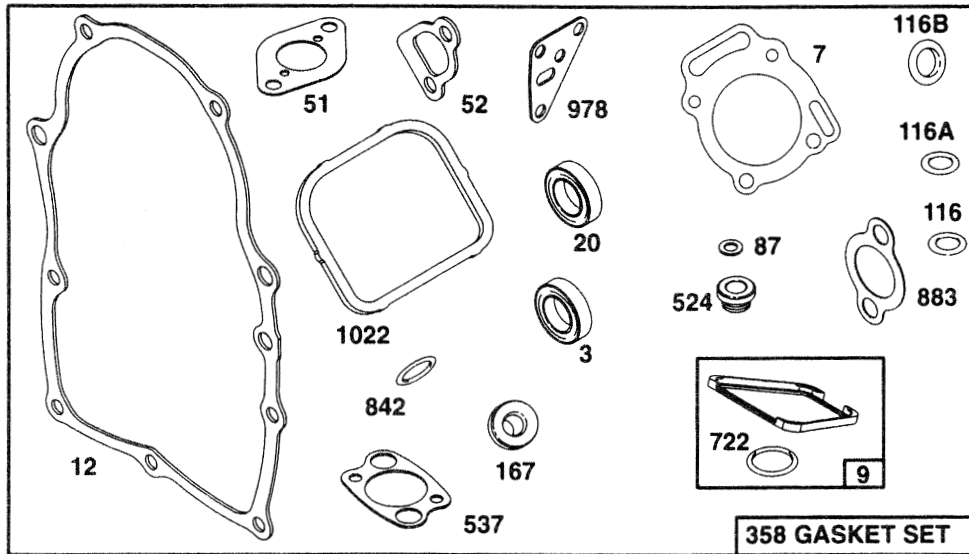

Replacement parts should be ordered through your regular source of supply. Please have part numbers available for ease of ordering.

16hp V-Twin

16hp V-Twin

16hp V-Twin

16hp V-Twin

ITEM	ENGINE	GENERAC#	NOTE	DESCRIPTION
1	Both	69376		Cylinder Assembly
2	Both	100-85110		Bushing, Cylinder
3	Both	67805	*	Seal, Oil
5	Both	101-85110		Head, Cylinder #1
5A	Both	102-85110		Head, Cylinder #2
7	Both	103-85110	*+	Gasket, Cilinder Head
8	Both	104-85110		Breather Assembly
9	Both	72315	*	Gasket, Breather (incl. #722)
10	Both	105-85110		Screw, Shoulder
11	Both	70596		Tube, Breather
12	Both	69336	*	Gasket, Crankcase
13	Both	69325		Screw, Hex
15	Both	67888		Plug, Oil Drain
16	Both	100-85109		Crankshaft (incl. timing gear and key, and thrust washers).
	Both	106-85110		Timing Gear Key (incl w/ crankshaft).
	Both	107-85110		Thrust Washers (incl. w/ crankshaft).
17	Both	108-85110		Bearing, Ball
18	Both	70540		Cover, Crankcase
20	Both	67924	*	Seal, Oil
22	Both	109-85110		Screw, Hex
23	85110	110-85110		Flywheel (electric start)
23	85109	101-85109		Flywheel (manual start)
24	Both	112-85110		Key, Flywheel
25	Both	75248		Piston Assy, (std)
	Both	113-85110		Piston Assy, (.010 o/s)
	Both	114-85110		Piston Assy, (.020 o/s)
	Both	115-85110		Piston Assy, (.030 o/s)
26	Both	75249		Ring Set (std)
	Both	116-85110		Ring Set, (.010 o/s)
	Both	117-85110		Ring Set, (.020 o/s)
	Both	118-85110		Ring Set, (.030 o/s)
27	Both	69327		Lock, Piston Pin
28	Both	75250		Pin, Piston
29	Both	119-85110		Rod, Connecting (Std)
	Both	120-85110		Rod, Connecting (.020 o/s)
32	Both	72346		Screw, Hex
33	Both	69316		Valve, Exhaust
34	Both	69317		Valve, Intake
35	Both	121-85110		Spring, Valve
37	Both	102-85109		Guard, Flywheel
39	Both	123-85110		Deflector, Oil
40	Both	69320		Retainer, Valve
42	Both	70513		Keeper, Valve
45	Both	124-85110		Tappet, Valve
46	Both	70530		Gear, Cam