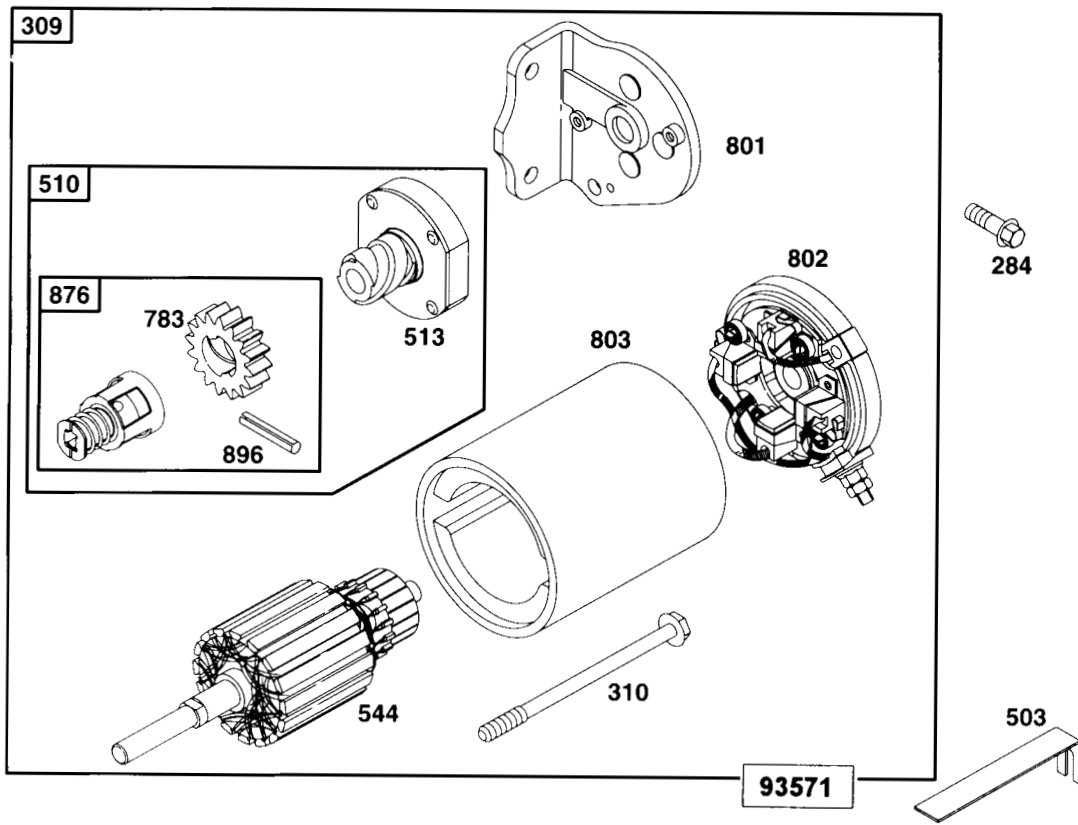

18hp V-Twin

★ REQUIRES SPECIAL TOOLS TO INSTALL.

18hp V-Twin

93571

18hp V-Twin

18hp V-Twin

ITEM	ENGINE	GENERAC#	NOTE	DESCRIPTION
1	Both	100-92134		Cylinder Assembly
2	Both	100-85110		Bushing
3	Both	67805	*	Seal, Oil
5	Both	101-92134		Head, Cylinder #1
5A	Both	102-92134		Head, Cylinder #2
7	Both	103-92134	*+	Gasket, Cylinder Head
8	Both	104-85110		Breather Assembly
9	Both	72315	*	Gasket, Breather (incl. #722)
10	Both	105-85110		Screw, Shoulder
11	Both	70596		Tube, Breather
12	Both	69336	*	Gasket, Crankcase
13	Both	69325		Screw, Hex
15	Both	67888		Plug, Oil Drain
16	Both	104-92134		Crankshaft
	Both	106-85110		Timing Gear Key
	Both	107-85110		Thrust Washer
17	Both	108-85110		Bearing, Ball
18	Both	70540		Cover, Crankcase
20	Both	67924	*	Seal, Oil
22	Both	109-85110		Screw, Hex
23	Both	106-92134		Flywheel
24	Both	112-85110		Key, Flywheel
25	Both	107-92134		Piston Assembly (std)
	Both	108-92134		Piston Assembly (.010 o/s)
	Both	109-92134		Piston Assembly (.020 o/s)
	Both	110-92134		Piston Assembly (.030 o/s)
26	Both	111-92134		Ring Set (std)
	Both	112-92134		Ring Set (.010 o/s)
	Both	113-92134		Ring Set (.020 o/s)
	Both	114-92134		Ring Set (.030 o/s)
27	Both	69327		Lock Pin, Piston
28	Both	115-92134		Pin, Piston
29	Both	119-85110		Rod, Connecting (std)
	Both	120-85110		Rod, Connecting (.020 o/s)
32	Both	72346		Screw, Hex
33	Both	69316		Valve, Exhaust
34	Both	69317		Valve, Intake
35	Both	121-85110		Spring, Valve
37	92134	102-85109		Guard, Flywheel
39	Both	123-85110		Deflector, Oil
40	Both	69320		Retainer, Valve
42	Both	70513		Keeper, Valve
45	Both	124-85110		Tappet, Valve
46	Both	70530		Gear, Cam
50	Both	125-85110		Manifold, Intake
50A	92134	103-85109		Manifold, Exhaust (man. start)