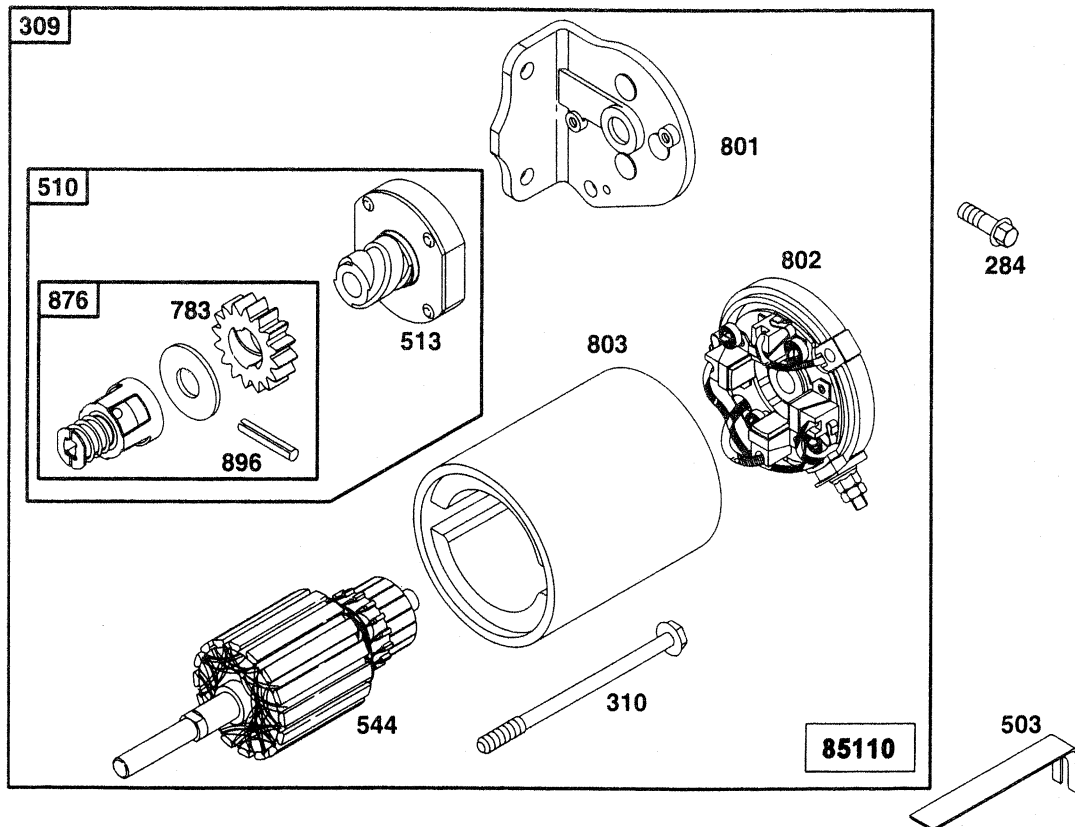

Replacement parts should be ordered through your regular source of supply. Please have part numbers available for ease of ordering.

16hp V-Twin

16hp V-Twin

16hp V-Twin

16hp V-Twin

ITEM	ENGINE	GENERAC#	NOTE	DESCRIPTION
1	Both	69376		Cylinder Assembly
2	Both	100-85110		Bushing, Cylinder
3	Both	67805	*	Seal, Oil
5	Both	101-85110		Head, Cylinder #1
5A	Both	102-85110		Head, Cylinder #2
7	Both	103-85110	*+	Gasket, Cilinder Head
8	Both	104-85110		Breather Assembly
9	Both	72315	*	Gasket, Breather (incl. #722)
10	Both	105-85110		Screw, Shoulder
11	Both	70596		Tube, Breather
12	Both	69336	*	Gasket, Crankcase
13	Both	69325		Screw, Hex
15	Both	67888		Plug, Oil Drain
16	Both	100-85109		Crankshaft (incl. timing gear and key, and thrust washers).
	Both	106-85110		Timing Gear Key (incl w/ crankshaft).
	Both	107-85110		Thrust Washers (incl. w/ crankshaft).
17	Both	108-85110		Bearing, Ball
18	Both	70540		Cover, Crankcase
20	Both	67924	*	Seal, Oil
22	Both	109-85110		Screw, Hex
23	85110	110-85110		Flywheel (electric start)
23	85109	101-85109		Flywheel (manual start)
24	Both	112-85110		Key, Flywheel
25	Both	75248		Piston Assy, (std)
	Both	113-85110		Piston Assy, (.010 o/s)
	Both	114-85110		Piston Assy, (.020 o/s)
	Both	115-85110		Piston Assy, (.030 o/s)
26	Both	75249		Ring Set (std)
	Both	116-85110		Ring Set, (.010 o/s)
	Both	117-85110		Ring Set, (.020 o/s)
	Both	118-85110		Ring Set, (.030 o/s)
27	Both	69327		Lock, Piston Pin
28	Both	75250		Pin, Piston
29	Both	119-85110		Rod, Connecting (Std)
	Both	120-85110		Rod, Connecting (.020 o/s)
32	Both	72346		Screw, Hex
33	Both	69316		Valve, Exhaust
34	Both	69317		Valve, Intake
35	Both	121-85110		Spring, Valve
37	Both	102-85109		Guard, Flywheel
39	Both	123-85110		Deflector, Oil
40	Both	69320		Retainer, Valve
42	Both	70513		Keeper, Valve
45	Both	124-85110		Tappet, Valve
46	Both	70530		Gear, Cam