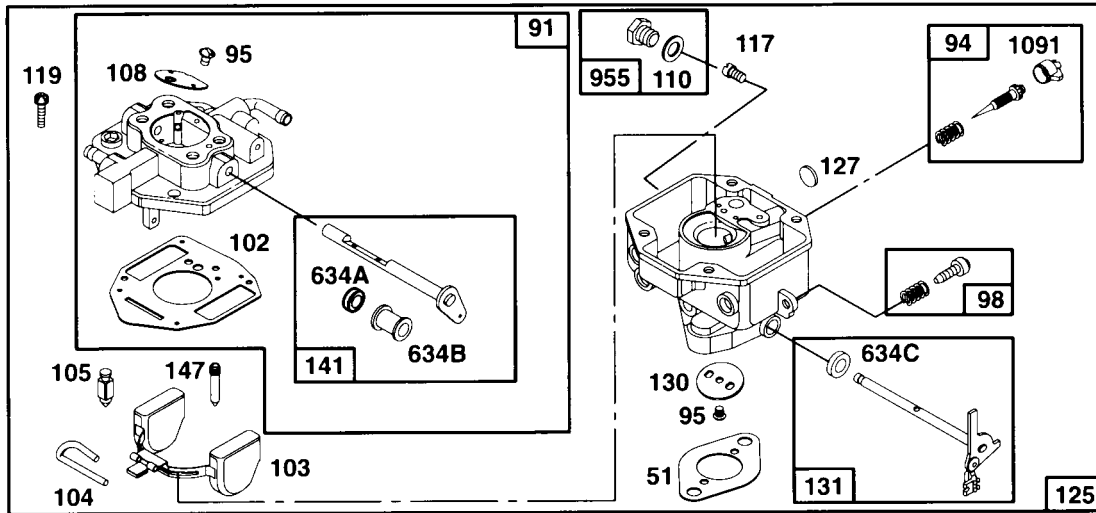

18hp V-Twin

★ REQUIRES SPECIAL TOOLS TO INSTALL.