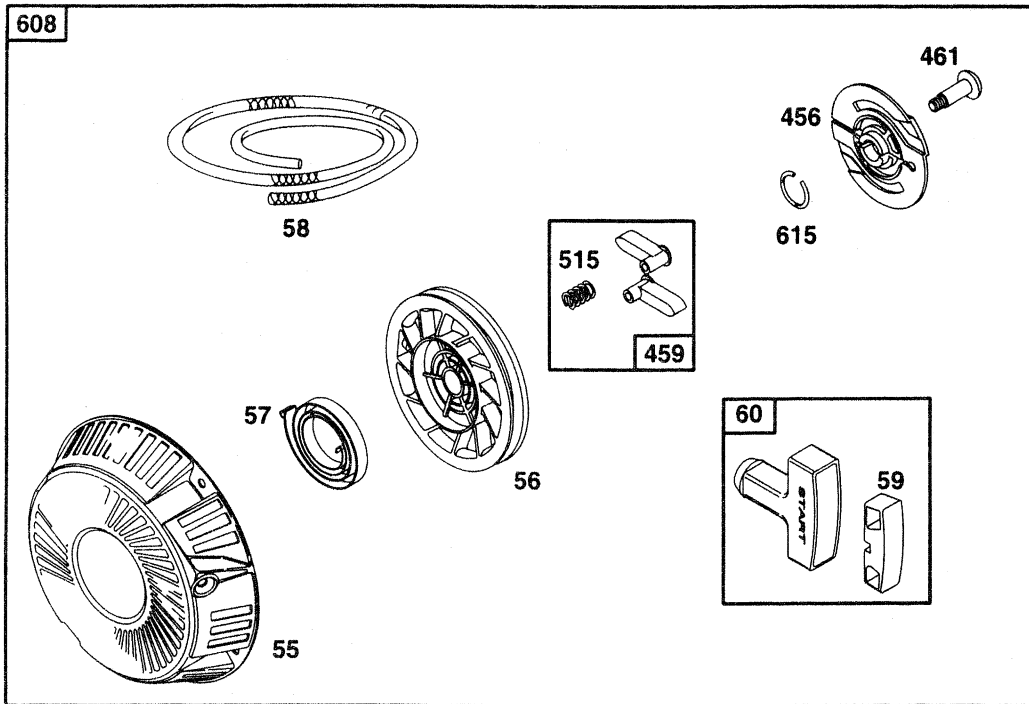

Replacement parts should be ordered through your regular source of supply. Please have part numbers available for ease of ordering.

16hp V-Twin

16hp V-Twin

16hp V-Twin

16hp V-Twin

ITEM	ENGINE	GENERAC#	NOTE	DESCRIPTION
1	Both	69376		Cylinder Assembly
2	Both	100-85110		Bushing, Cylinder
3	Both	67805	*	Seal, Oil
5	Both	101-85110		Head, Cylinder #1
5A	Both	102-85110		Head, Cylinder #2
7	Both	103-85110	*+	Gasket, Cilinder Head
8	Both	104-85110		Breather Assembly
9	Both	72315	*	Gasket, Breather (incl. #722)
10	Both	105-85110		Screw, Shoulder
11	Both	70596		Tube, Breather
12	Both	69336	*	Gasket, Crankcase
13	Both	69325		Screw, Hex
15	Both	67888		Plug, Oil Drain
16	Both	100-85109		Crankshaft (incl. timing gear and key, and thrust washers).
	Both	106-85110		Timing Gear Key (incl w/ crankshaft).
	Both	107-85110		Thrust Washers (incl. w/ crankshaft).
17	Both	108-85110		Bearing, Ball
18	Both	70540		Cover, Crankcase
20	Both	67924	*	Seal, Oil
22	Both	109-85110		Screw, Hex
23	85110	110-85110		Flywheel (electric start)
23	85109	101-85109		Flywheel (manual start)
24	Both	112-85110		Key, Flywheel
25	Both	75248		Piston Assy, (std)
	Both	113-85110		Piston Assy, (.010 o/s)
	Both	114-85110		Piston Assy, (.020 o/s)
	Both	115-85110		Piston Assy, (.030 o/s)
26	Both	75249		Ring Set (std)
	Both	116-85110		Ring Set, (.010 o/s)
	Both	117-85110		Ring Set, (.020 o/s)
	Both	118-85110		Ring Set, (.030 o/s)
27	Both	69327		Lock, Piston Pin
28	Both	75250		Pin, Piston
29	Both	119-85110		Rod, Connecting (Std)
	Both	120-85110		Rod, Connecting (.020 o/s)
32	Both	72346		Screw, Hex
33	Both	69316		Valve, Exhaust
34	Both	69317		Valve, Intake
35	Both	121-85110		Spring, Valve
37	Both	102-85109		Guard, Flywheel
39	Both	123-85110		Deflector, Oil
40	Both	69320		Retainer, Valve
42	Both	70513		Keeper, Valve
45	Both	124-85110		Tappet, Valve
46	Both	70530		Gear, Cam