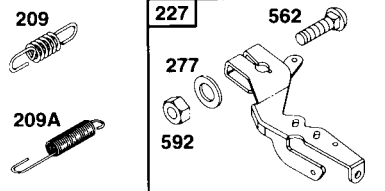

18hp V-Twin

93571