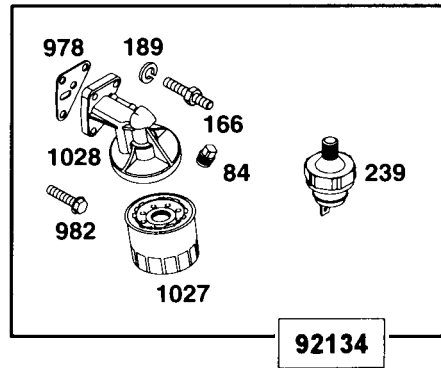

* Included in Gasket Set # 231-85110

+ Included in Valve Overhaul Kit # 225-85110

@ Included in Carburetor Kit # 232-85110

★ REQUIRES SPECIAL TOOLS TO INSTALL.

PLEASE SEE OWNER'S MANUAL FOR ILLUSTRATION OF OIL FILTER ASSEMBLY ON ELECTRIC START ENGINE #93571