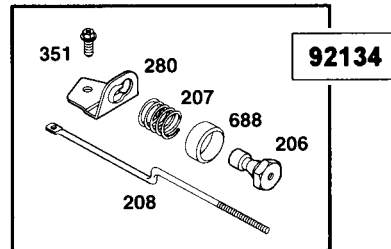

18hp V-Twin

93571