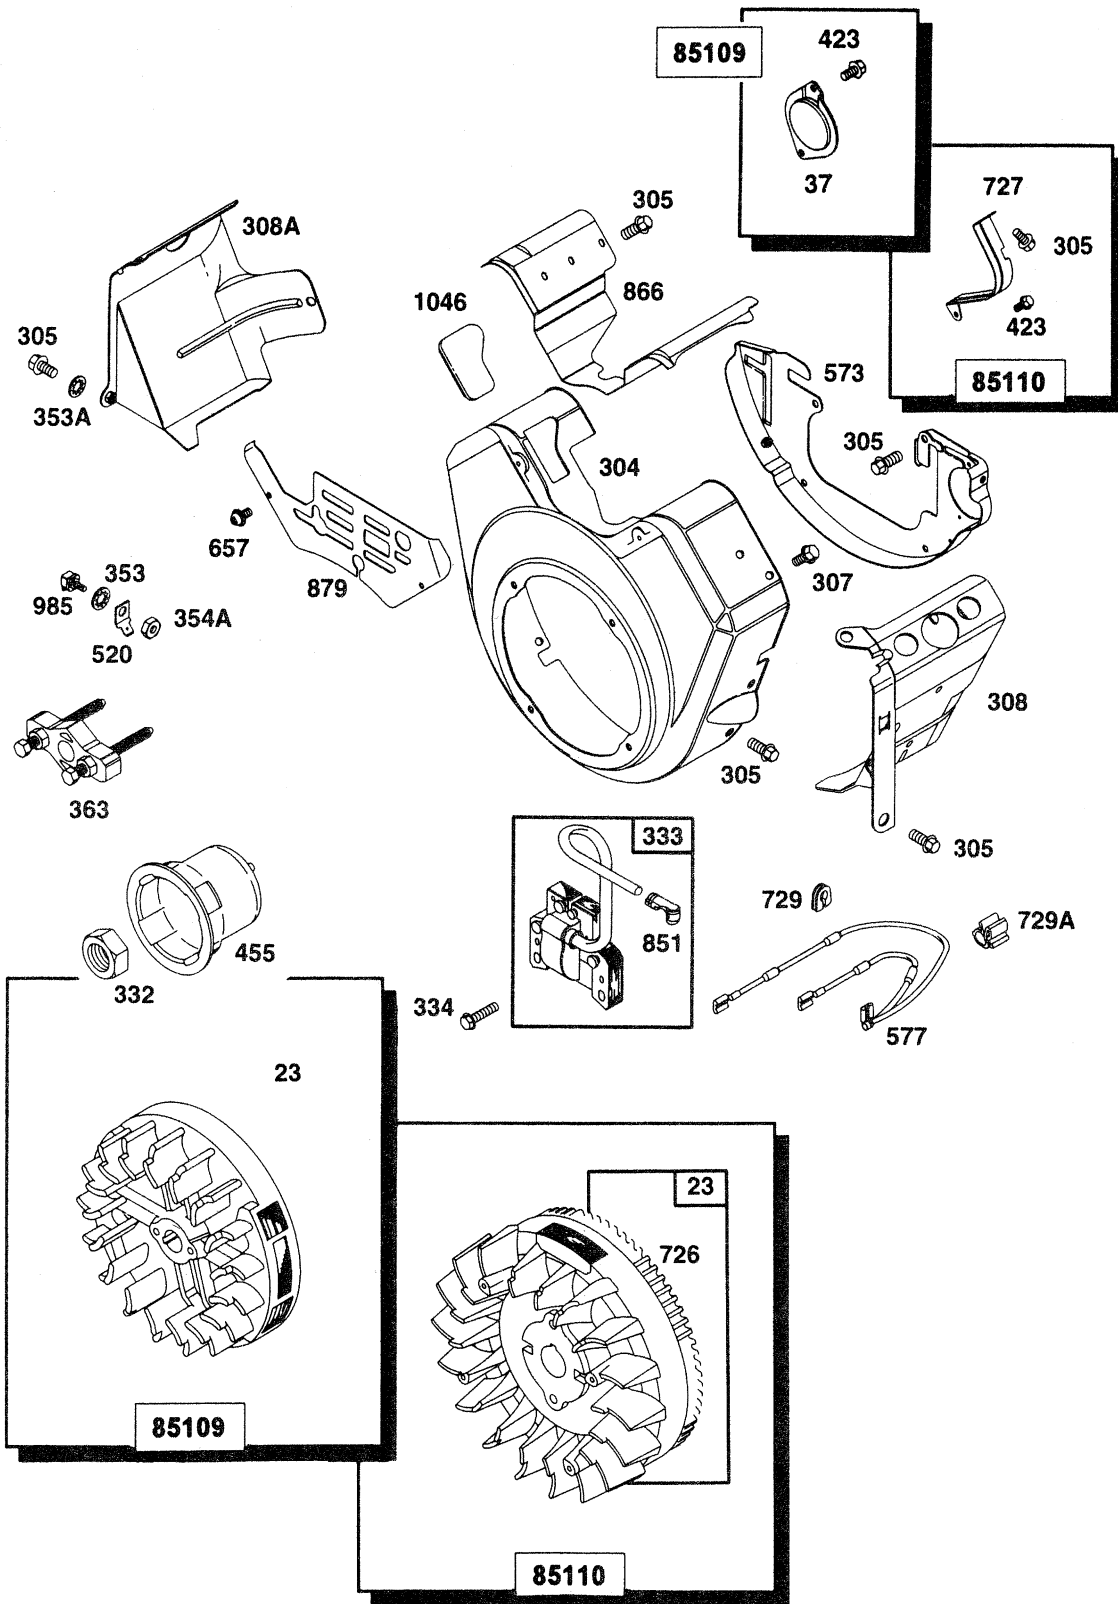

Replacement parts should be ordered through your regular source of supply. Please have part numbers available for ease of ordering.

16hp V-Twin

16hp V-Twin

16hp V-Twin

16hp V-Twin

ITEM	ENGINE	GENERAC#	NOTE	DESCRIPTION
1	Both	69376		Cylinder Assembly
2	Both	100-85110		Bushing, Cylinder
3	Both	67805	*	Seal, Oil
5	Both	101-85110		Head, Cylinder #1
5A	Both	102-85110		Head, Cylinder #2
7	Both	103-85110	*+	Gasket, Cilinder Head
8	Both	104-85110		Breather Assembly
9	Both	72315	*	Gasket, Breather (incl. #722)
10	Both	105-85110		Screw, Shoulder
11	Both	70596		Tube, Breather
12	Both	69336	*	Gasket, Crankcase
13	Both	69325		Screw, Hex
15	Both	67888		Plug, Oil Drain
16	Both	100-85109		Crankshaft (incl. timing gear and key, and thrust washers).
	Both	106-85110		Timing Gear Key (incl w/ crankshaft).
	Both	107-85110		Thrust Washers (incl. w/ crankshaft).
17	Both	108-85110		Bearing, Ball
18	Both	70540		Cover, Crankcase
20	Both	67924	*	Seal, Oil
22	Both	109-85110		Screw, Hex
23	85110	110-85110		Flywheel (electric start)
23	85109	101-85109		Flywheel (manual start)
24	Both	112-85110		Key, Flywheel
25	Both	75248		Piston Assy, (std)
	Both	113-85110		Piston Assy, (.010 o/s)
	Both	114-85110		Piston Assy, (.020 o/s)
	Both	115-85110		Piston Assy, (.030 o/s)
26	Both	75249		Ring Set (std)
	Both	116-85110		Ring Set, (.010 o/s)
	Both	117-85110		Ring Set, (.020 o/s)
	Both	118-85110		Ring Set, (.030 o/s)
27	Both	69327		Lock, Piston Pin
28	Both	75250		Pin, Piston
29	Both	119-85110		Rod, Connecting (Std)
	Both	120-85110		Rod, Connecting (.020 o/s)
32	Both	72346		Screw, Hex
33	Both	69316		Valve, Exhaust
34	Both	69317		Valve, Intake
35	Both	121-85110		Spring, Valve
37	Both	102-85109		Guard, Flywheel
39	Both	123-85110		Deflector, Oil
40	Both	69320		Retainer, Valve
42	Both	70513		Keeper, Valve
45	Both	124-85110		Tappet, Valve
46	Both	70530		Gear, Cam