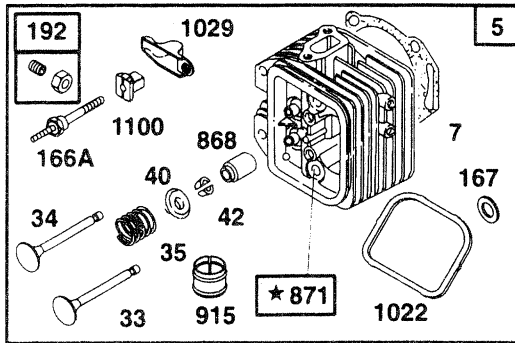

16hp V-Twin