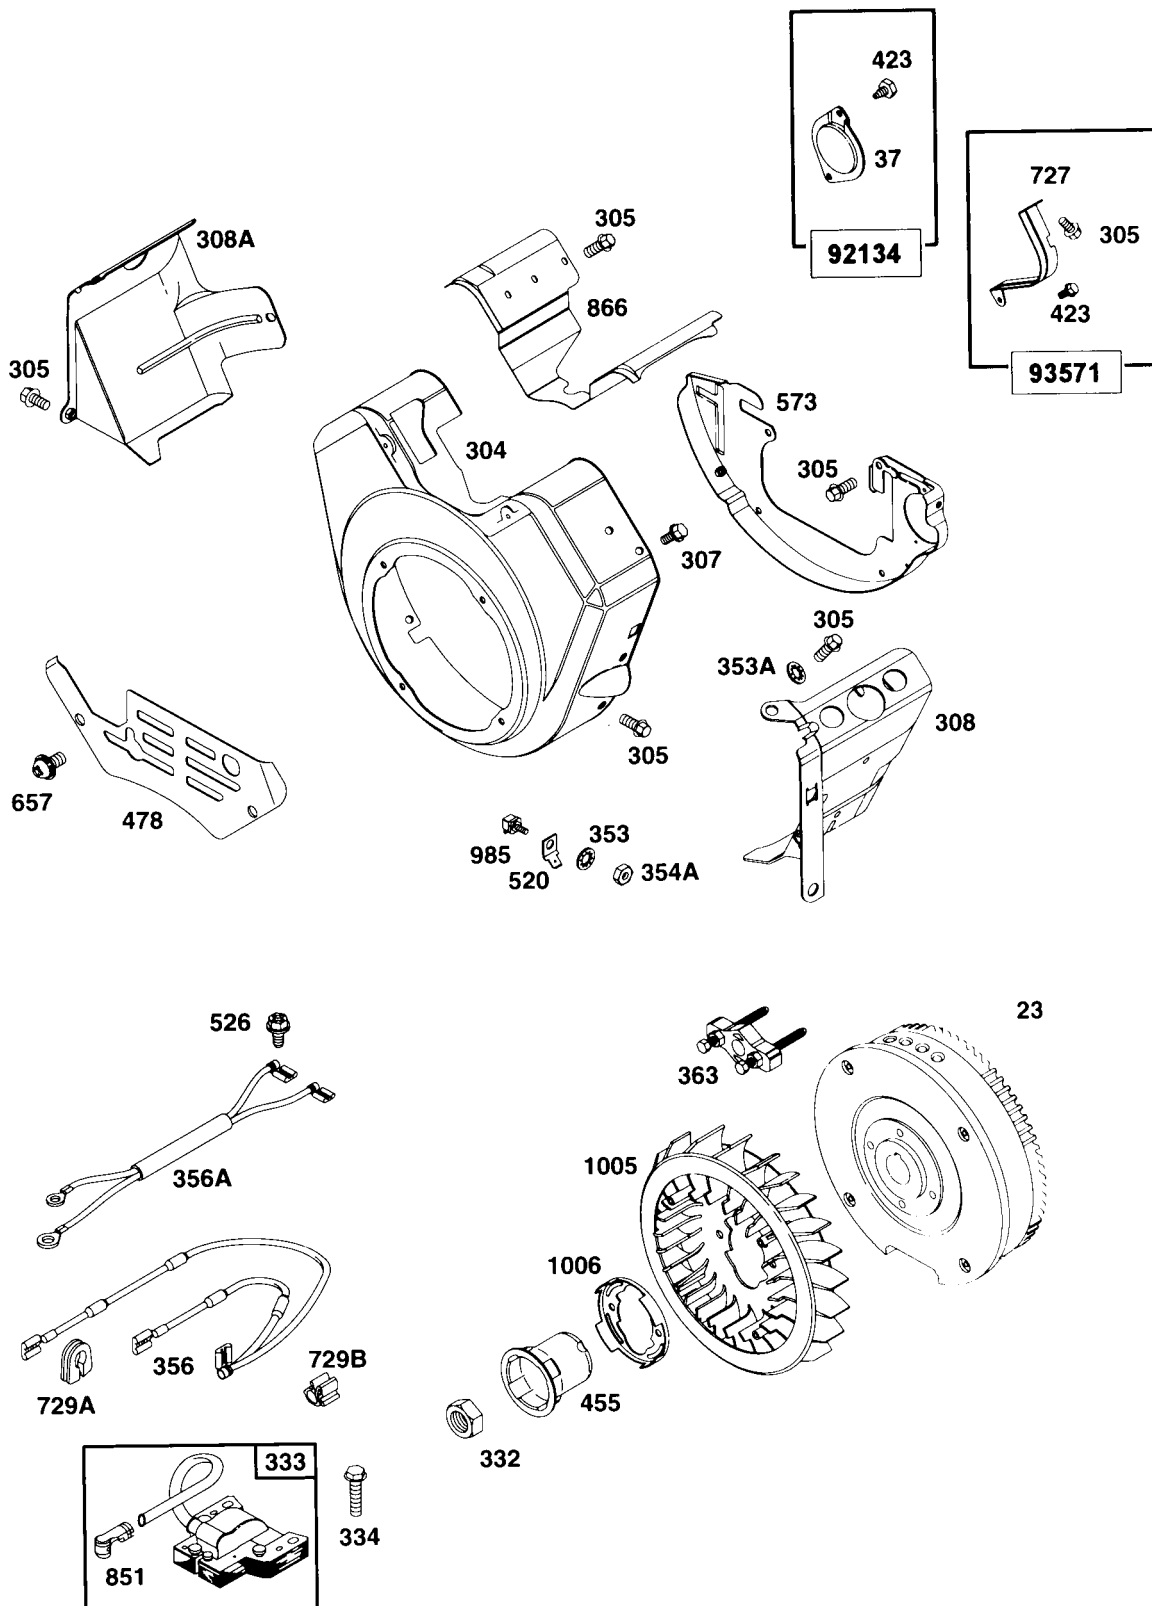

* Included in Gasket Set # 231-85110

+ Included in Valve Overhaul Kit # 225-85110

@ Included in Carburetor Kit # 232-85110

★ REQUIRES SPECIAL TOOLS TO INSTALL.

PLEASE SEE OWNER'S MANUAL FOR ILLUSTRATION OF OIL FILTER ASSEMBLY ON ELECTRIC START ENGINE #93571

18hp V-Twin

★ REQUIRES SPECIAL TOOLS TO INSTALL.

18hp V-Twin

93571

18hp V-Twin

18hp V-Twin

ITEM	ENGINE	GENERAC#	NOTE	DESCRIPTION
1	Both	100-92134		Cylinder Assembly
2	Both	100-85110		Bushing
3	Both	67805	*	Seal, Oil
5	Both	101-92134		Head, Cylinder #1
5A	Both	102-92134		Head, Cylinder #2
7	Both	103-92134	*+	Gasket, Cylinder Head
8	Both	104-85110		Breather Assembly
9	Both	72315	*	Gasket, Breather (incl. #722)
10	Both	105-85110		Screw, Shoulder
11	Both	70596		Tube, Breather
12	Both	69336	*	Gasket, Crankcase
13	Both	69325		Screw, Hex
15	Both	67888		Plug, Oil Drain
16	Both	104-92134		Crankshaft
	Both	106-85110		Timing Gear Key
	Both	107-85110		Thrust Washer
17	Both	108-85110		Bearing, Ball
18	Both	70540		Cover, Crankcase
20	Both	67924	*	Seal, Oil
22	Both	109-85110		Screw, Hex
23	Both	106-92134		Flywheel
24	Both	112-85110		Key, Flywheel
25	Both	107-92134		Piston Assembly (std)
	Both	108-92134		Piston Assembly (.010 o/s)
	Both	109-92134		Piston Assembly (.020 o/s)
	Both	110-92134		Piston Assembly (.030 o/s)
26	Both	111-92134		Ring Set (std)
	Both	112-92134		Ring Set (.010 o/s)
	Both	113-92134		Ring Set (.020 o/s)
	Both	114-92134		Ring Set (.030 o/s)
27	Both	69327		Lock Pin, Piston
28	Both	115-92134		Pin, Piston
29	Both	119-85110		Rod, Connecting (std)
	Both	120-85110		Rod, Connecting (.020 o/s)
32	Both	72346		Screw, Hex
33	Both	69316		Valve, Exhaust
34	Both	69317		Valve, Intake
35	Both	121-85110		Spring, Valve
37	92134	102-85109		Guard, Flywheel
39	Both	123-85110		Deflector, Oil
40	Both	69320		Retainer, Valve
42	Both	70513		Keeper, Valve
45	Both	124-85110		Tappet, Valve
46	Both	70530		Gear, Cam
50	Both	125-85110		Manifold, Intake
50A	92134	103-85109		Manifold, Exhaust (man. start)