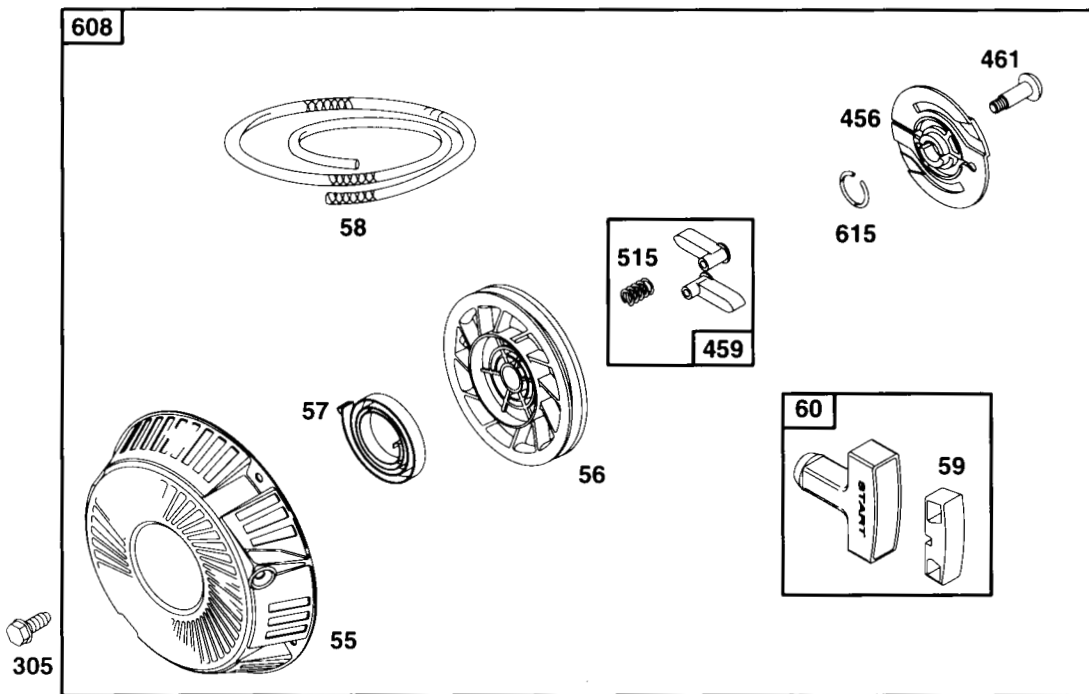

18hp V-Twin

★ REQUIRES SPECIAL TOOLS TO INSTALL.

18hp V-Twin

93571

18hp V-Twin

18hp V-Twin

ITEM	ENGINE	GENERAC#	NOTE	DESCRIPTION
1	Both	100-92134		Cylinder Assembly
2	Both	100-85110		Bushing
3	Both	67805	*	Seal, Oil
5	Both	101-92134		Head, Cylinder #1
5A	Both	102-92134		Head, Cylinder #2
7	Both	103-92134	*+	Gasket, Cylinder Head
8	Both	104-85110		Breather Assembly
9	Both	72315	*	Gasket, Breather (incl. #722)
10	Both	105-85110		Screw, Shoulder
11	Both	70596		Tube, Breather
12	Both	69336	*	Gasket, Crankcase
13	Both	69325		Screw, Hex
15	Both	67888		Plug, Oil Drain
16	Both	104-92134		Crankshaft
	Both	106-85110		Timing Gear Key
	Both	107-85110		Thrust Washer
17	Both	108-85110		Bearing, Ball
18	Both	70540		Cover, Crankcase
20	Both	67924	*	Seal, Oil
22	Both	109-85110		Screw, Hex
23	Both	106-92134		Flywheel
24	Both	112-85110		Key, Flywheel
25	Both	107-92134		Piston Assembly (std)
	Both	108-92134		Piston Assembly (.010 o/s)
	Both	109-92134		Piston Assembly (.020 o/s)
	Both	110-92134		Piston Assembly (.030 o/s)
26	Both	111-92134		Ring Set (std)
	Both	112-92134		Ring Set (.010 o/s)
	Both	113-92134		Ring Set (.020 o/s)
	Both	114-92134		Ring Set (.030 o/s)
27	Both	69327		Lock Pin, Piston
28	Both	115-92134		Pin, Piston
29	Both	119-85110		Rod, Connecting (std)
	Both	120-85110		Rod, Connecting (.020 o/s)
32	Both	72346		Screw, Hex
33	Both	69316		Valve, Exhaust
34	Both	69317		Valve, Intake
35	Both	121-85110		Spring, Valve
37	92134	102-85109		Guard, Flywheel
39	Both	123-85110		Deflector, Oil
40	Both	69320		Retainer, Valve
42	Both	70513		Keeper, Valve
45	Both	124-85110		Tappet, Valve
46	Both	70530		Gear, Cam
50	Both	125-85110		Manifold, Intake
50A	92134	103-85109		Manifold, Exhaust (man. start)